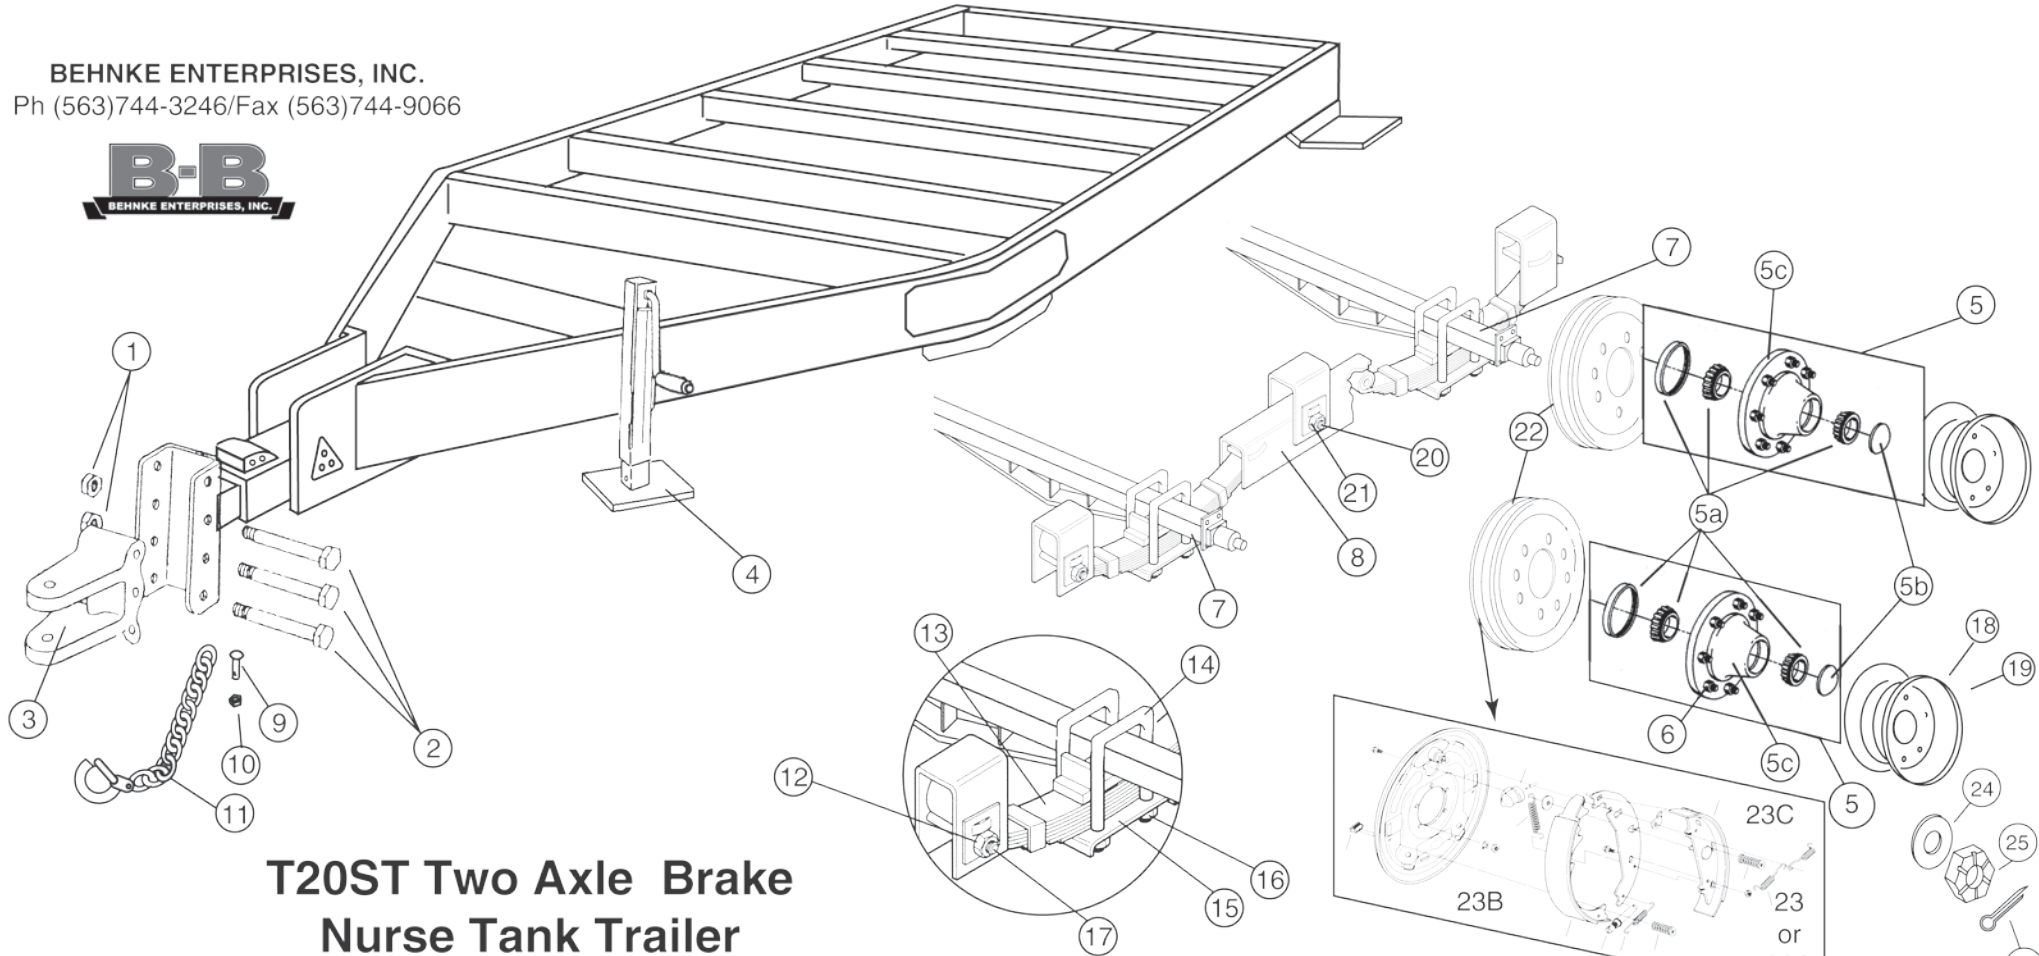

T20ST Two Axle Brake Nurse Tank Trailer

KEY PART#	Description	Qty.	KEY PART#	Description	Qty.	KEY PART#	Description	Qty.
1	81077 5/8" Lock Nut		11	81012 Safety Chain w/ Hook		23A	81136 Left hand 13" Backing Plate	
2	81076 5/8" x 4 1/2" Bolt		12	81097 7/8" Nut		23B	81142 13" Brake Front Shoe	
3	81075 Clevis Hitch		13	81098 Slipper Spring 5-Leaf 72-21		23C	81143 13" Brake Back Shoe	
4	81089 Dropleg Jack		14	81092 5/8 x 7 Square U-Bolt		24	81202 Washer 1"	
5	81030 Complete Hub w/ bearings tapped		15	21149 Spring Plate for 2" Spring		25	81203 1" x 16 UNF Castle Nut	
5a	81029 Bearings and seal only		16	81093 5/8" 18 Fine Thread Nut		26	81204 1/8" x 2" Cotter Pin	
5b	81028 Dust Cap, only		17	81099 7/8 x 4 1/2" Suspension Bolts				
5c	81033 8 Bolt Hub, only (tapped)		18	81008 16.1 x 11 x 8-Hole				
6	81083 5/8 Hex Wheel Nut RH		19	81009 16.1 x 14 x 8-Hole				
7	91036 Axle Beam Only- Brake		20	81100 1" x 5 3/16" Equalizer Bolt				
8	81096 Center Equalizer-10K General Duty		21	81086 1" Hex Nut				
9	81044 1/2" x 1 1/4" Grade 5 Carriage Bolt		22	81101 Brake Drum				
10	81040 1/2" Lock Nut, 13 Coarse		23	81102 13" Backing Plate Surge Right Hand