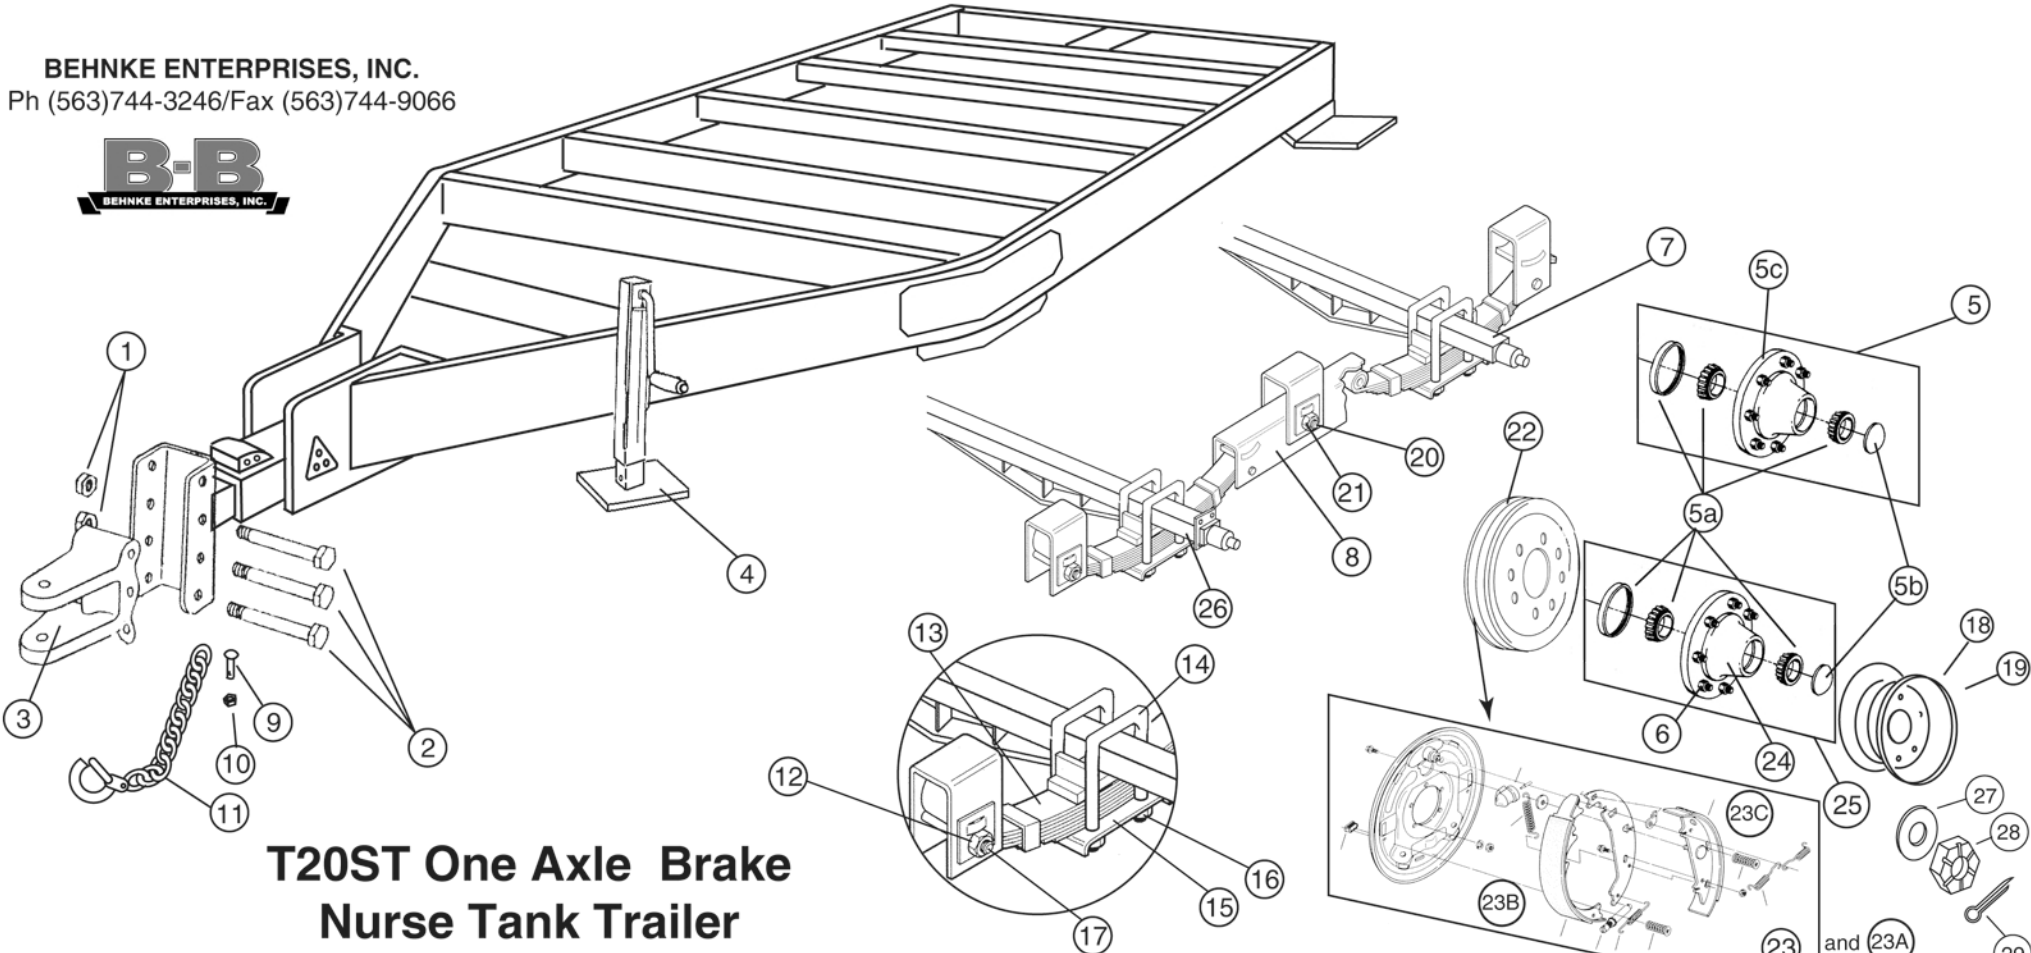

T20ST No Brake Nurse Tank Trailer

BEHNKE ENTERPRISES, INC.
800 Ninth Ave. N.W., P.O. Box 357
Farley, IA 52046

t20st exploded no brake
01/01/06

KEY PART#	Description	Qty.	KEY PART#	Description	Qty.
1	81077 5/8" Lock Nut		12	81097 7/8" Nut	
2	81076 5/8" x 4 1/2" Bolt		13	81098 Slipper Spring 5-Leaf 72-21	
3	81075 Clevis Hitch		14	81092 5/8 x 7 Square U-Bolt	
4	81089 Dropleg Jack		15	21149 Spring Plate for 2" Spring	
5	81031 8 Bolt Hub, Complete with bearings		16	81093 5/8" 18 Fine Thread Nut	
5a	81029 Bearings and seal only		17	81099 7/8 x 4 1/2 Suspension Bolt	
5b	81028 Dust Cap, only		18	81008 16.1 x 11 x 8-Hole	
5c	81032 8 Bolt Hub, only		19	81009 16.1 x 14 x 8-Hole	
6	81083 5/8 Hex Wheel Nut RH		20	81100 1" x 5 3/16" Equalizer Bolt	
7	91035 Axle Beam Only-Non Brake		21	81086 1" Hex Nut	
8	81096 Center Equalizer-10K General Duty		22	81202 Washer 1"	
9	81044 1/2" x 1 1/4" Grade 5 Carriage Bolt		23	81203 1" x 16 UNF Castle Nut	
10	81040 1/2" Lock Nut, 13 Coarse		24	81204 1/8" x 2" Cotter Pin	
11	81012 Safety Chain w/ Hook				