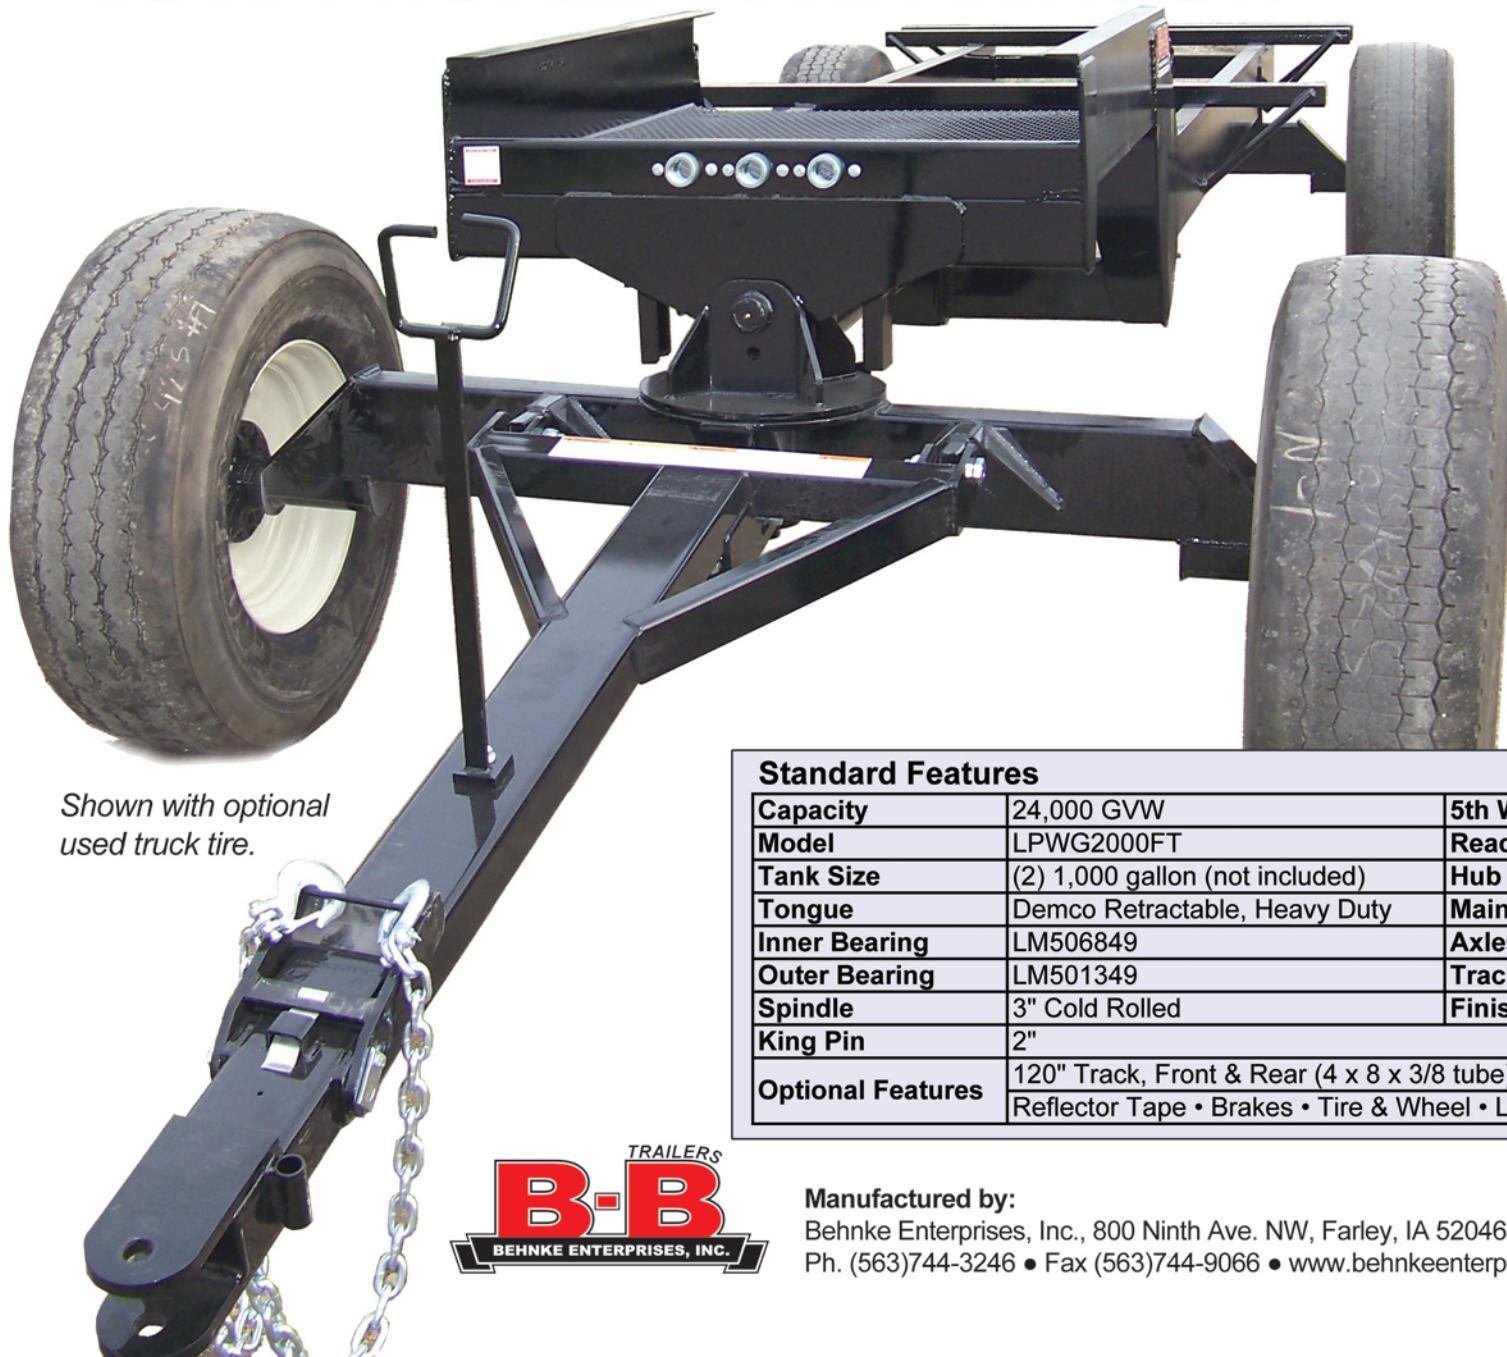

LOW PROFILE TWIN WAGON—LPWG2000FT

Shown with optional used truck tire.

- 24,000 GVW
- Tank Capacity: (2) 1,000 Gal. Tanks *(Tanks not Included)*
- Retractable Tongue
- Zinc Primed
- Powder Coat Finish

Standard Features

Capacity	24,000 GVW	5th Wheel Plate	1/2" Plates
Model	LPWG2000FT	Reach Pole	3 1/2"
Tank Size	(2) 1,000 gallon (not included)	Hub	8,000 lb. 8-bolt
Tongue	Demco Retractable, Heavy Duty	Main Frame	10" Channel
Inner Bearing	LM506849	Axles	4 x 8 x 1/4 Tube
Outer Bearing	LM501349	Track Width	Front = 90"; Rear = 90"
Spindle	3" Cold Rolled	Finish	Powder Coat--Black
King Pin	2"		
Optional Features	120" Track, Front & Rear (4 x 8 x 3/8 tube) Reflector Tape • Brakes • Tire & Wheel • Lights		