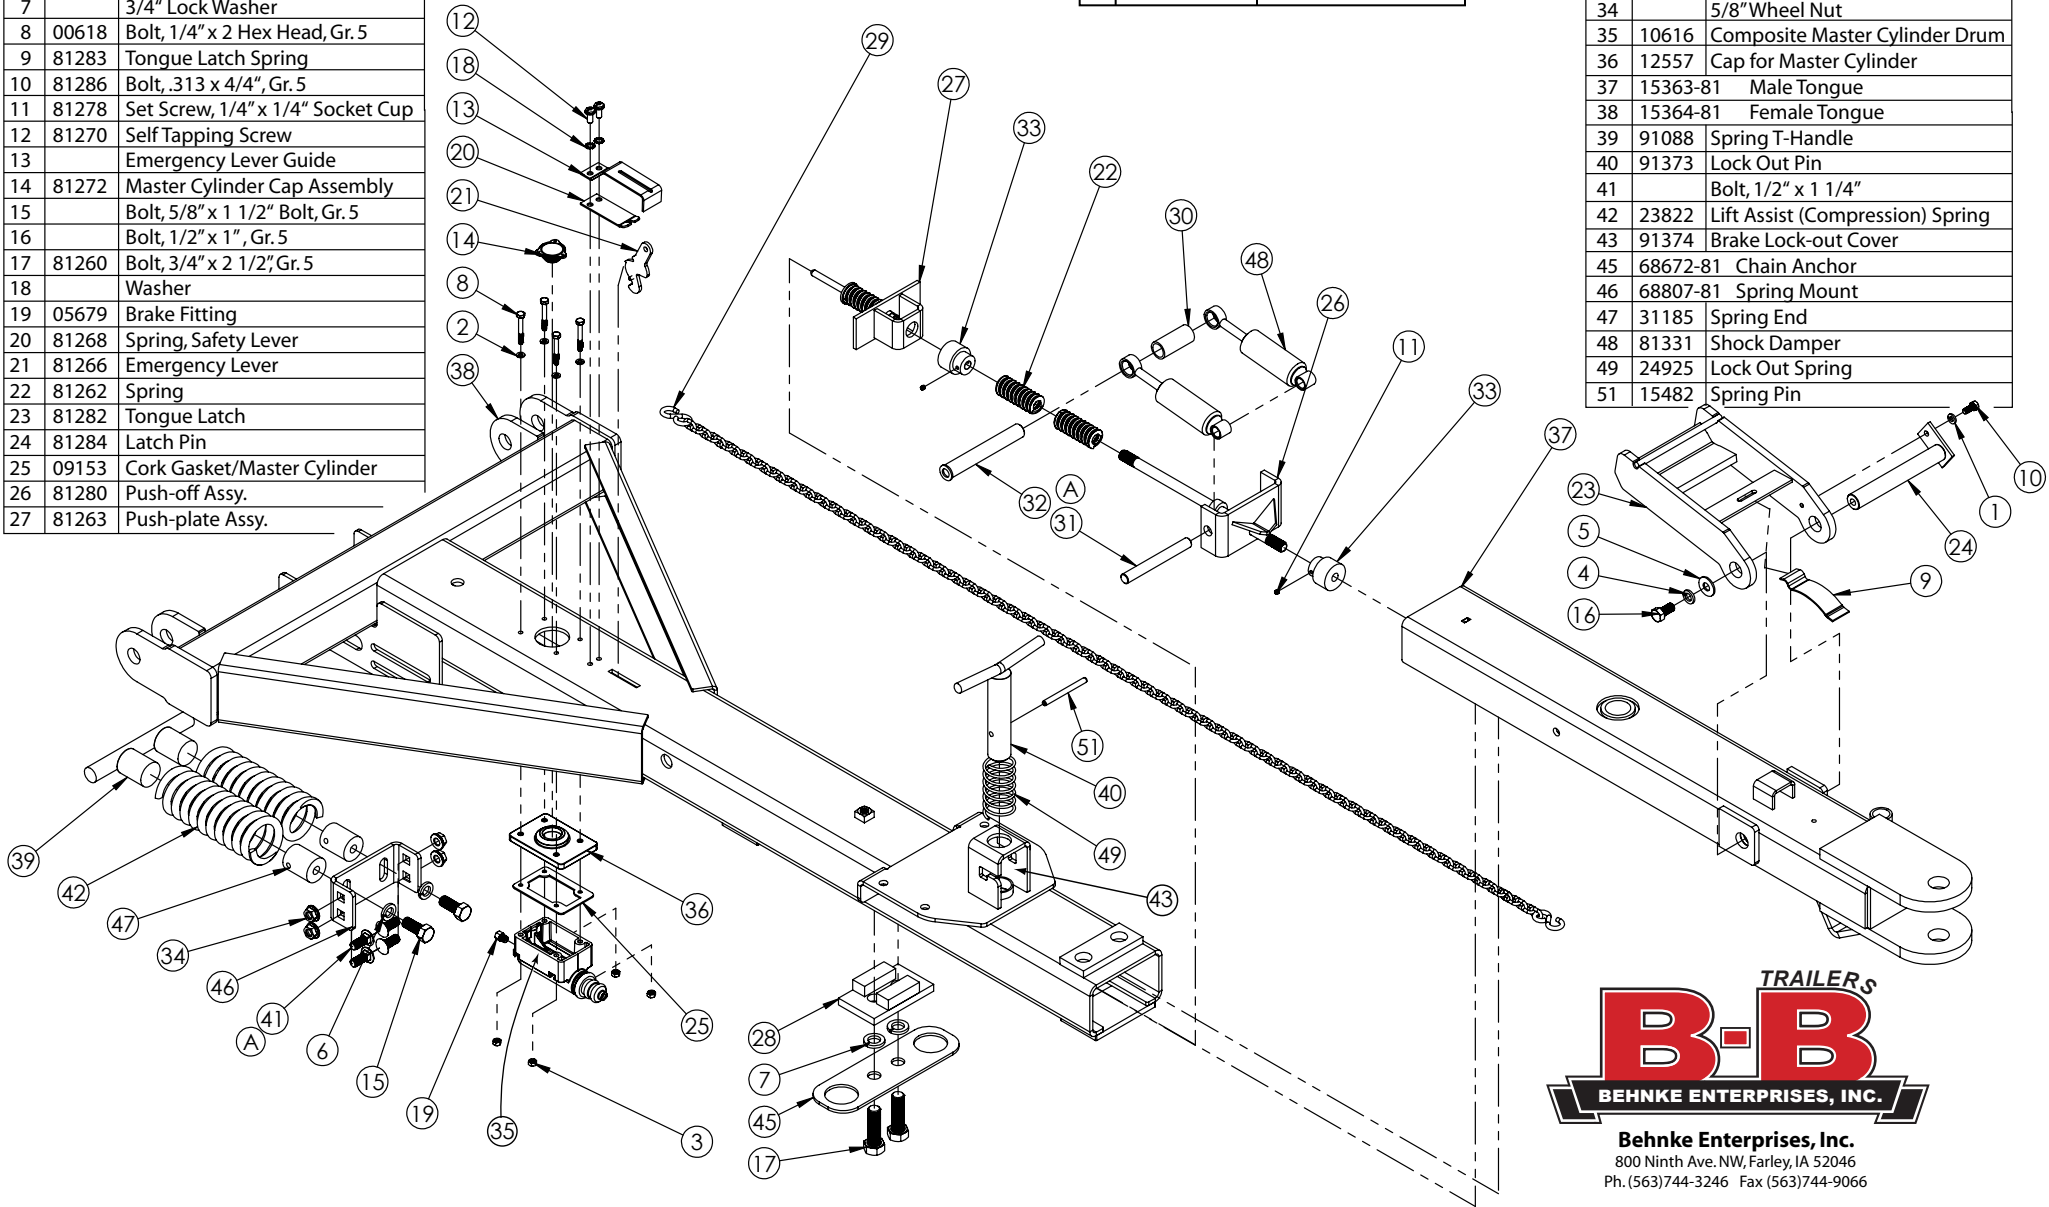

GNWagon Tongue with Brake

1	81285	Lock Washer
2	00057	Washer, .25 Spring Lock
3	00062	Nut, 1/4 Spring Hex
4		1/2" Lock Washer
5		1/2" Flat Washer
6		Washer Spring Lock, 5/8"
7		3/4" Lock Washer
8	00618	Bolt, 1/4" x 2 Hex Head, Gr. 5
9	81283	Tongue Latch Spring
10	81286	Bolt, .313 x 4/4", Gr. 5
11	81278	Set Screw, 1/4" x 1/4" Socket Cup
12	81270	Self Tapping Screw
13		Emergency Lever Guide
14	81272	Master Cylinder Cap Assembly
15		Bolt, 5/8" x 1 1/2" Bolt, Gr. 5
16		Bolt, 1/2" x 1", Gr. 5
17	81260	Bolt, 3/4" x 2 1/2", Gr. 5
18		Washer
19	05679	Brake Fitting
20	81268	Spring, Safety Lever
21	81266	Emergency Lever
22	81262	Spring
23	81282	Tongue Latch
24	81284	Latch Pin
25	09153	Cork Gasket/Master Cylinder
26	81280	Push-off Assy.
27	81263	Push-plate Assy.

50	91071	Complete Tongue
----	-------	-----------------

28	81259	Stop Block for Brake Tongue
29	81265	72" Actuator Chain/Hook Assy.
30	81279	Rear Shock Pin Spacer
31	81281	Front Shock Pin
32	81279	Rear Shock Pin
33	81277	Push-off Assy. Adjustment Spud
34		5/8" Wheel Nut
35	10616	Composite Master Cylinder Drum
36	12557	Cap for Master Cylinder
37	15363-81	Male Tongue
38	15364-81	Female Tongue
39	91088	Spring T-Handle
40	91373	Lock Out Pin
41		Bolt, 1/2" x 1 1/4"
42	23822	Lift Assist (Compression) Spring
43	91374	Brake Lock-out Cover
45	68672-81	Chain Anchor
46	68807-81	Spring Mount
47	31185	Spring End
48	81331	Shock Damper
49	24925	Lock Out Spring
51	15482	Spring Pin