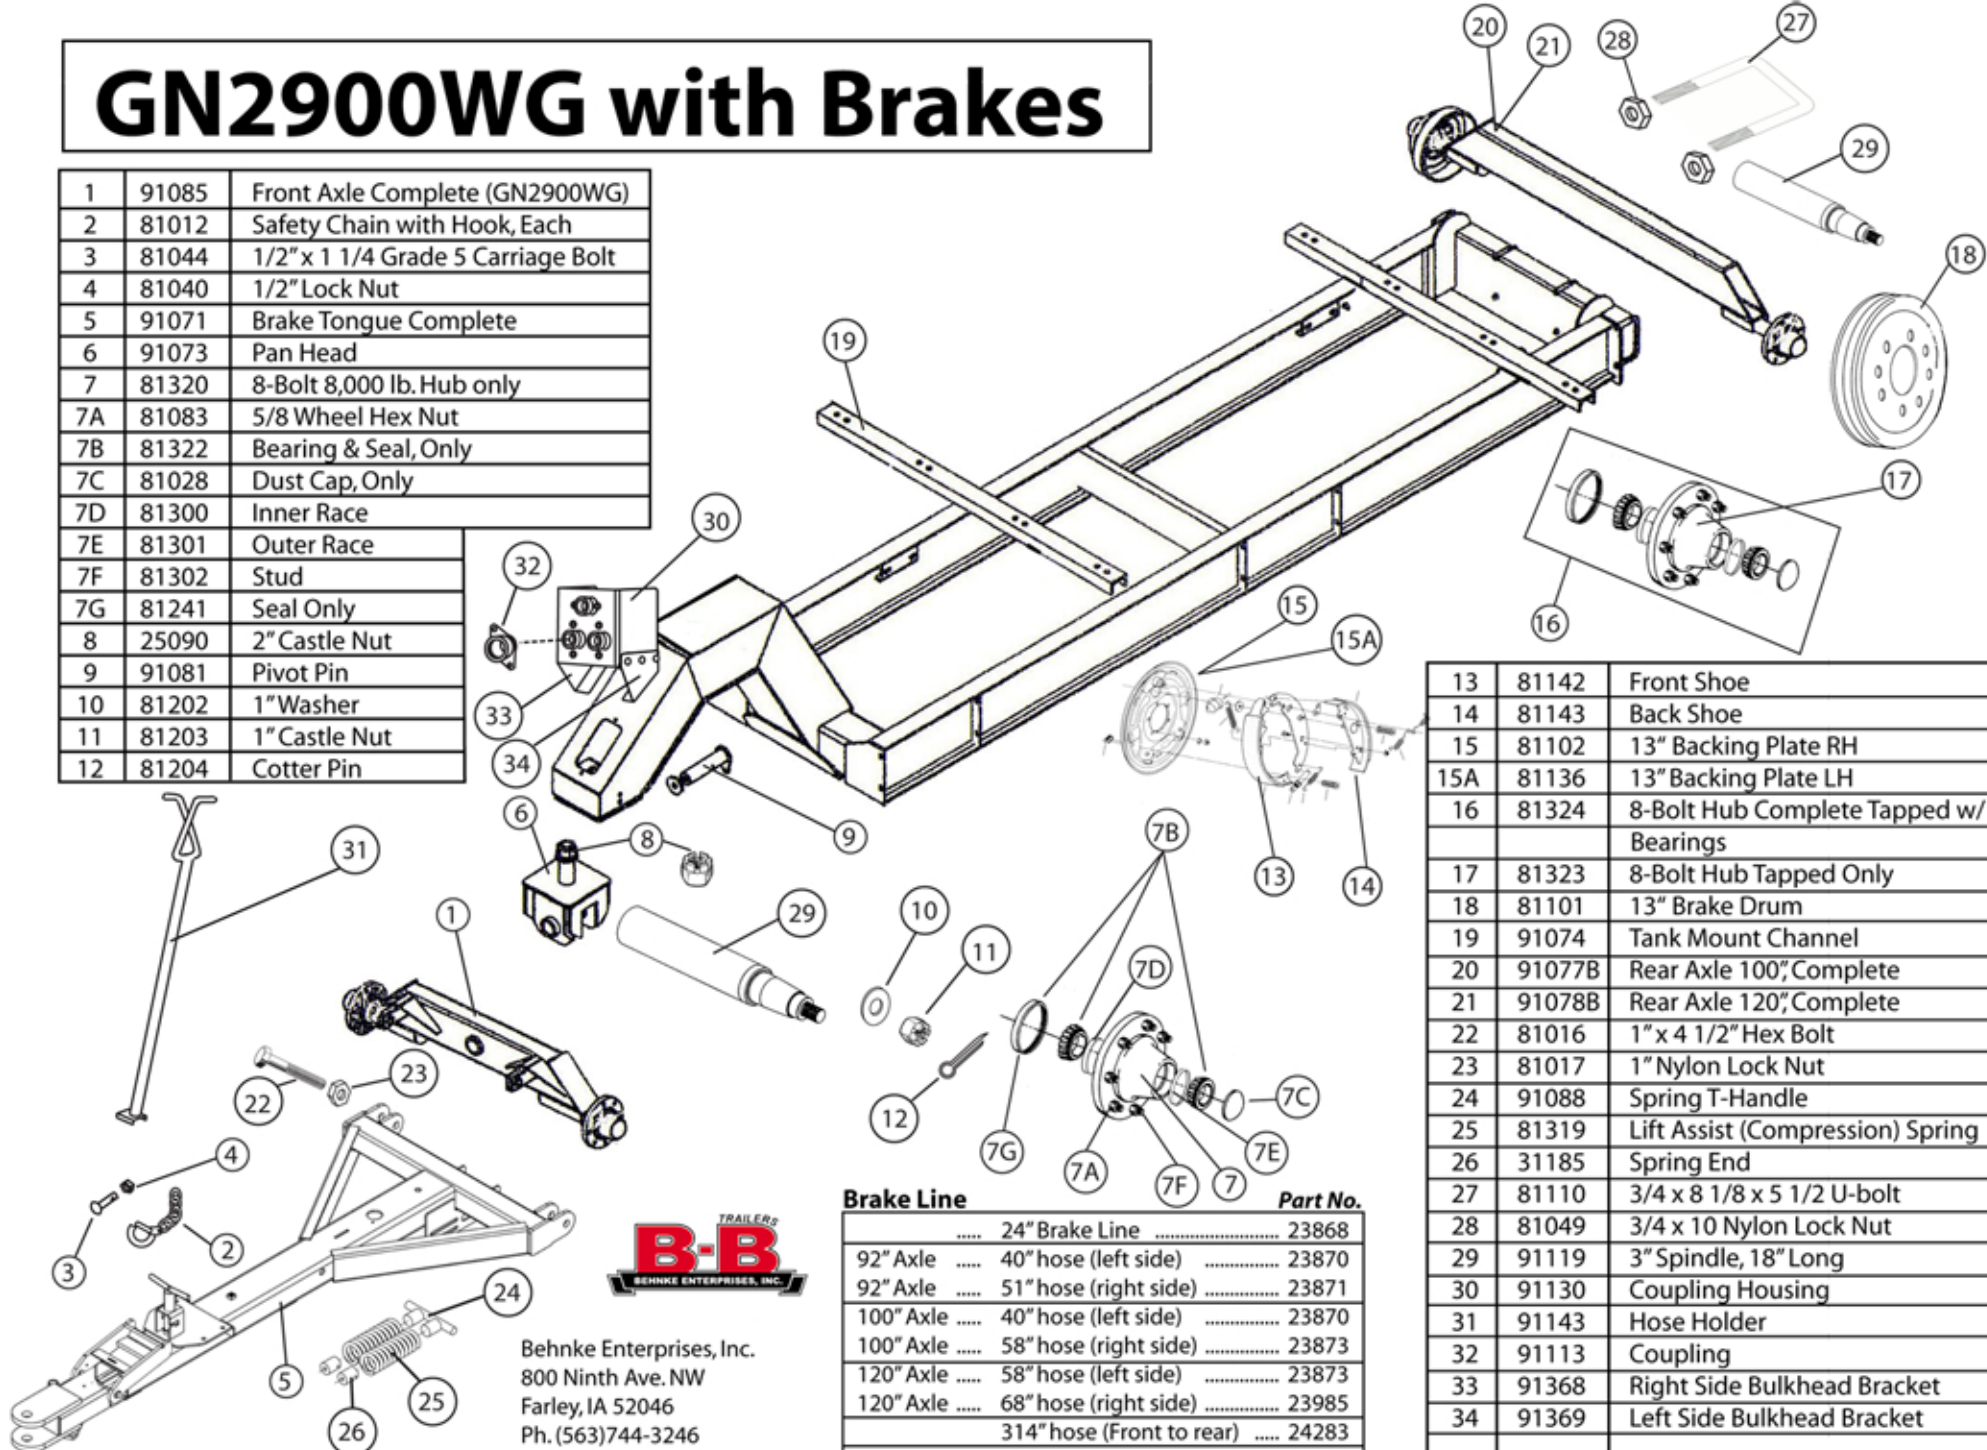

GN2900WG with Brakes

1	91085	Front Axle Complete (GN2900WG)
2	81012	Safety Chain with Hook, Each
3	81044	1/2" x 1 1/4 Grade 5 Carriage Bolt
4	81040	1/2" Lock Nut
5	91071	Brake Tongue Complete
6	91073	Pan Head
7	81320	8-Bolt 8,000 lb. Hub only
7A	81083	5/8 Wheel Hex Nut
7B	81322	Bearing & Seal, Only
7C	81028	Dust Cap, Only
7D	81300	Inner Race
7E	81301	Outer Race
7F	81302	Stud
7G	81241	Seal Only
8	25090	2" Castle Nut
9	91081	Pivot Pin
10	81202	1" Washer
11	81203	1" Castle Nut
12	81204	Cotter Pin

13	81142	Front Shoe
14	81143	Back Shoe
15	81102	13" Backing Plate RH
15A	81136	13" Backing Plate LH
16	81324	8-Bolt Hub Complete Tapped w/ Bearings
17	81323	8-Bolt Hub Tapped Only
18	81101	13" Brake Drum
19	91074	Tank Mount Channel
20	91077B	Rear Axle 100", Complete
21	91078B	Rear Axle 120", Complete
22	81016	1" x 4 1/2" Hex Bolt
23	81017	1" Nylon Lock Nut
24	91088	Spring T-Handle
25	81319	Lift Assist (Compression) Spring
26	31185	Spring End
27	81110	3/4 x 8 1/8 x 5 1/2 U-bolt
28	81049	3/4 x 10 Nylon Lock Nut
29	91119	3" Spindle, 18" Long
30	91130	Coupling Housing
31	91143	Hose Holder
32	91113	Coupling
33	91368	Right Side Bulkhead Bracket
34	91369	Left Side Bulkhead Bracket

Brake Line		Part No.
.....	24" Brake Line	23868
92" Axle	40" hose (left side)	23870
92" Axle	51" hose (right side)	23871
100" Axle	40" hose (left side)	23870
100" Axle	58" hose (right side)	23873
120" Axle	58" hose (left side)	23873
120" Axle	68" hose (right side)	23985
	314" hose (Front to rear)	24283
	Line Union	24285
	T-Block Connector	23876