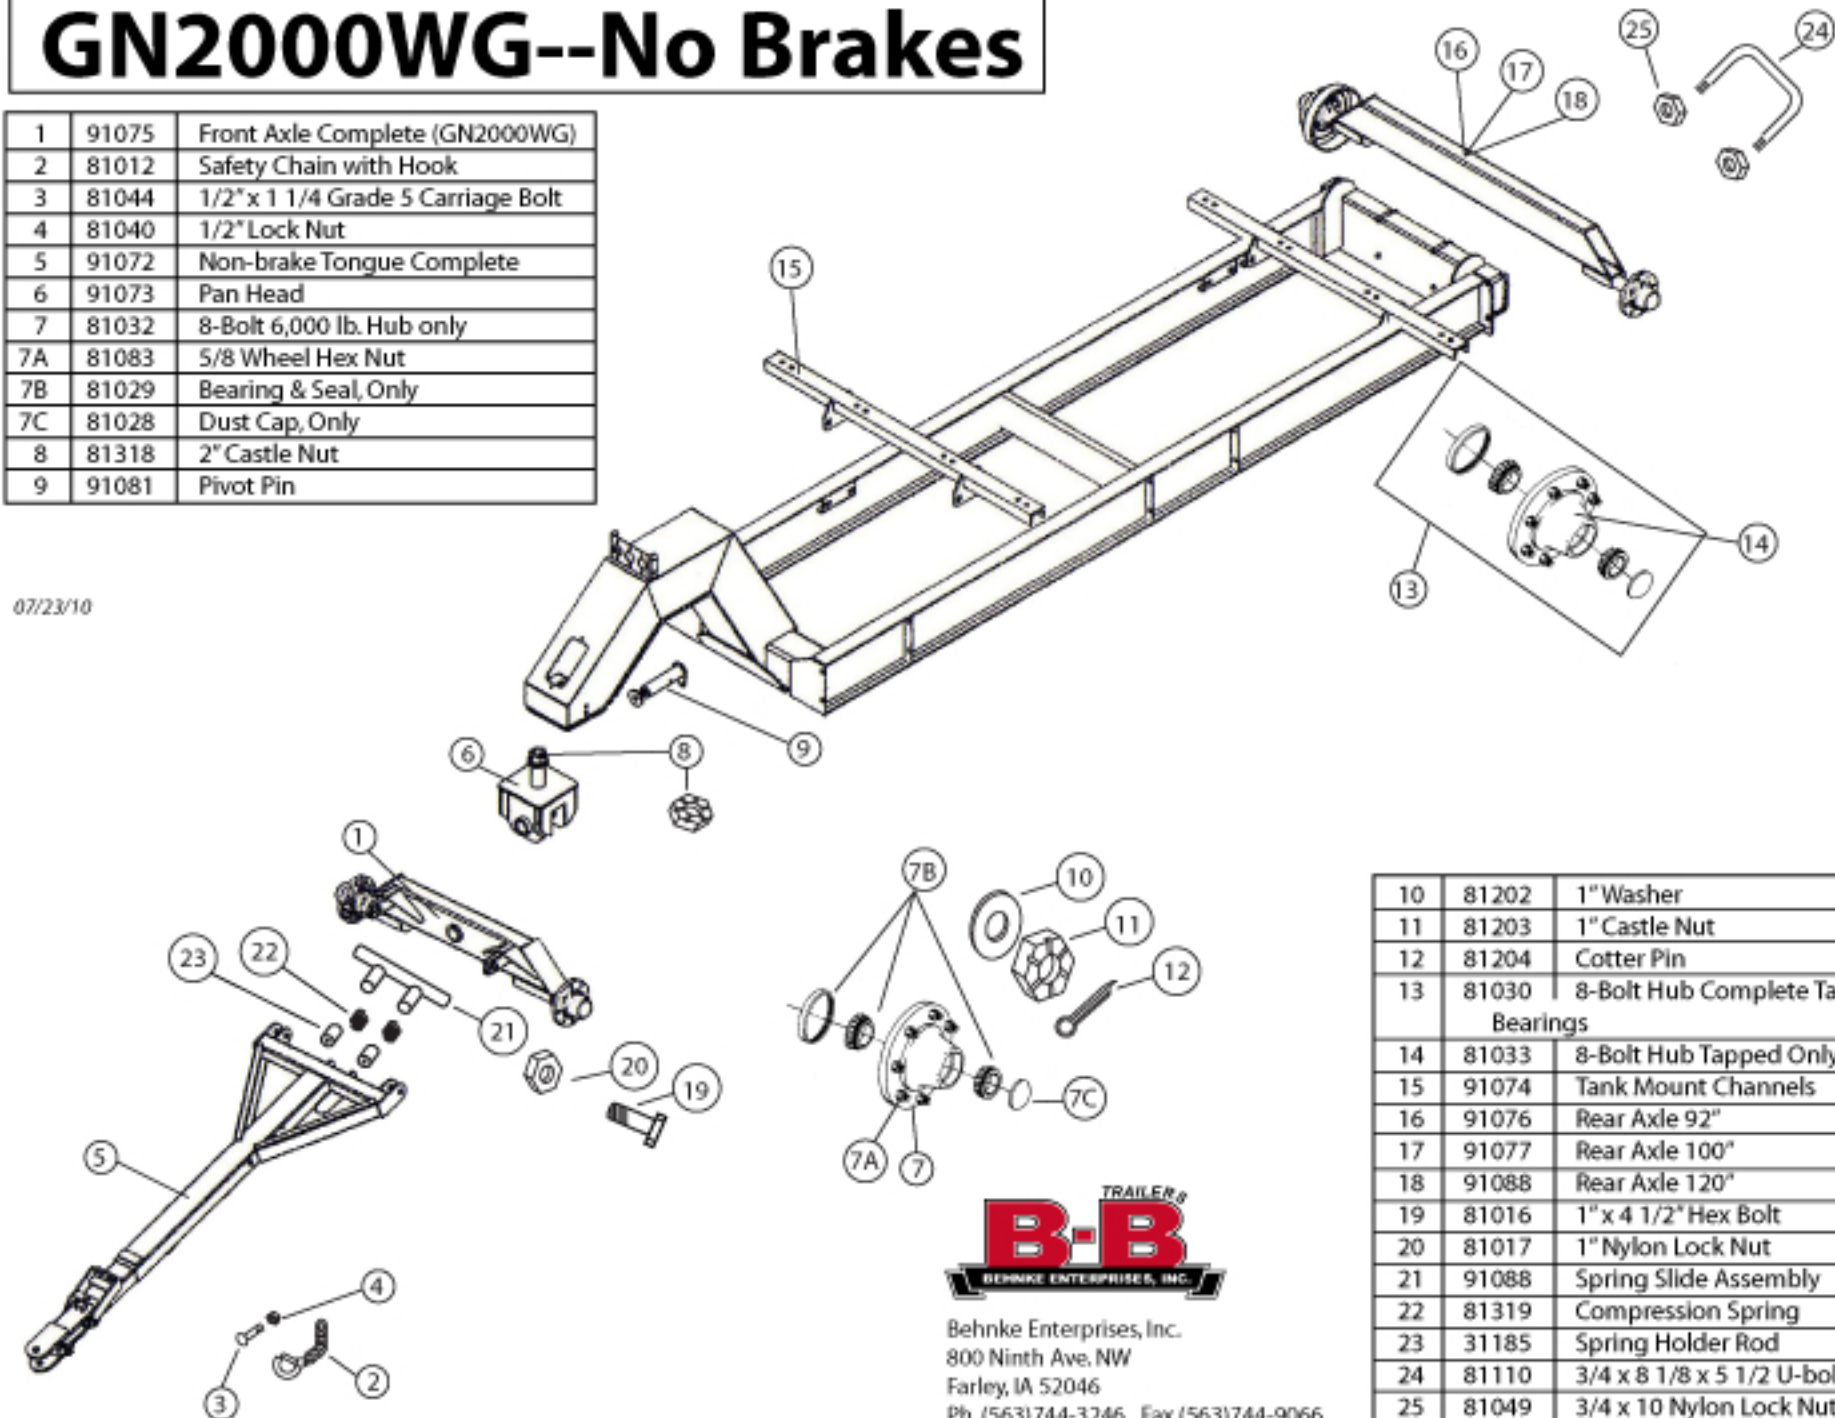

GN2000WG--No Brakes

1	91075	Front Axle Complete (GN2000WG)
2	81012	Safety Chain with Hook
3	81044	1/2" x 1 1/4 Grade 5 Carriage Bolt
4	81040	1/2" Lock Nut
5	91072	Non-brake Tongue Complete
6	91073	Pan Head
7	81032	8-Bolt 6,000 lb. Hub only
7A	81083	5/8 Wheel Hex Nut
7B	81029	Bearing & Seal, Only
7C	81028	Dust Cap, Only
8	81318	2" Castle Nut
9	91081	Pivot Pin

07/23/10

10	81202	1" Washer
11	81203	1" Castle Nut
12	81204	Cotter Pin
13	81030	8-Bolt Hub Complete Tapped w/ Bearings
14	81033	8-Bolt Hub Tapped Only
15	91074	Tank Mount Channels
16	91076	Rear Axle 92"
17	91077	Rear Axle 100"
18	91088	Rear Axle 120"
19	81016	1" x 4 1/2" Hex Bolt
20	81017	1" Nylon Lock Nut
21	91088	Spring Slide Assembly
22	81319	Compression Spring
23	31185	Spring Holder Rod
24	81110	3/4 x 8 1/8 x 5 1/2 U-bolt
25	81049	3/4 x 10 Nylon Lock Nut